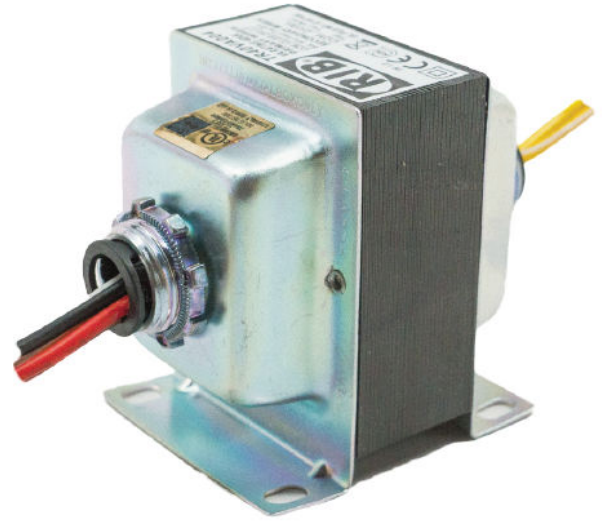

ENERJOY RADIANT PEOPLEHEATER®

TSSHC-T-1/2/3/4-40VA

MAXIMUM COMFORT AND CONTROL IN HEATING

TSSHC-T-1/2/3/4-40VA

Transformer 40 VA, 277/240/208/120 to 24 Vac, Foot and Dual Threaded Hub Mount

SPECIFICATIONS

- VA Rating:** 40
- Frequency:** 50/60 Hz
- Mounting:** Foot & Dual Threaded Hubs
- Over Current Protection:** Inherently Limited
- Dimensions:** 2.631" x 2.177" x 2.882" (w/ .500" NPT Hubs)
- Wire Length:** 8" Typical w/ .5" Strip
- Operating Temperature:** -30 to 140° F
- MTBF:** 100,000 Hours @ 77° F
- Construction:** Split-Bobbin
- Weight:** 2.20 lbs.
- Approvals:** Class 2 UL5085-3 Listed, C-UL, CE, RoHS