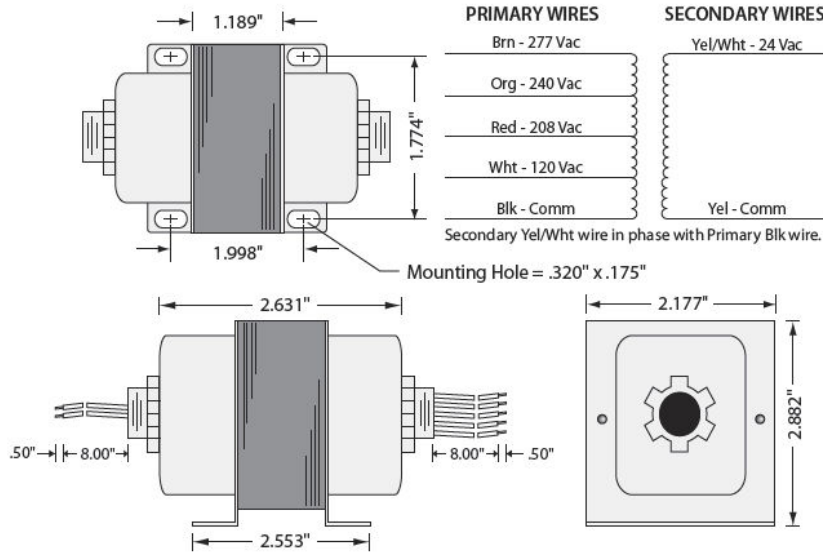

ENERJOY RADIANT PEOPLEHEATER®

TSSHC-T-1/2/3/4-40VA

MAXIMUM COMFORT AND CONTROL IN HEATING

TSSHC-T-1/2/3/4-40VA

Transformer 40 VA, 277/240/208/120 to 24 Vac, Foot and Dual Threaded Hub Mount

SPECIFICATIONS

- VA Rating:** 40
- Frequency:** 50/60 Hz
- Mounting:** Foot & Dual Threaded Hubs
- Over Current Protection:** Inherently Limited
- Dimensions:** 2.631" x 2.177" x 2.882" (w/ .500" NPT Hubs)
- Wire Length:** 8" Typical w/ .5" Strip
- Operating Temperature:** -30 to 140° F
- MTBF:** 100,000 Hours @ 77° F
- Construction:** Split-Bobbin
- Weight:** 2.20 lbs.
- Approvals:** Class 2 UL5085-3 Listed, C-UL, CE, RoHS